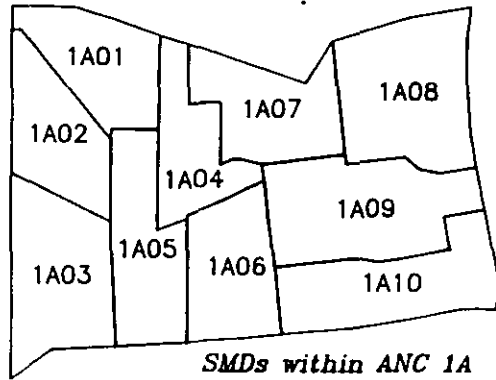

Date Printed: 06/16/2009

JTS Box Number: IFES_77
Tab Number: 56
Document Title: District of Columbia Advisory
Neighborhood Commission Areas and Single
Document Date: 1988
Document Country: United States --
District of Columbia
Document Language: English
IFES ID: CE02637

* 9 A C 1 9 9 C 5 - E 8 2 A - 4 6 6 F - 8 F E F - F D 6 6 C 8 3 1 5 5 E 5 *

District of Columbia Advisory Neighborhood Commission (ANC) Areas and Single Member Districts (SMDs)

37 ANCs: An ANC is made up of several SMDs, each represented by an elected Commissioner. The Commissioners as a group represent the ANC area.

323 SMDs: The geographical and political units within the 37 ANC areas. Each SMD has about 2,000 residents and elects one Commissioner to serve on the area's ANC.