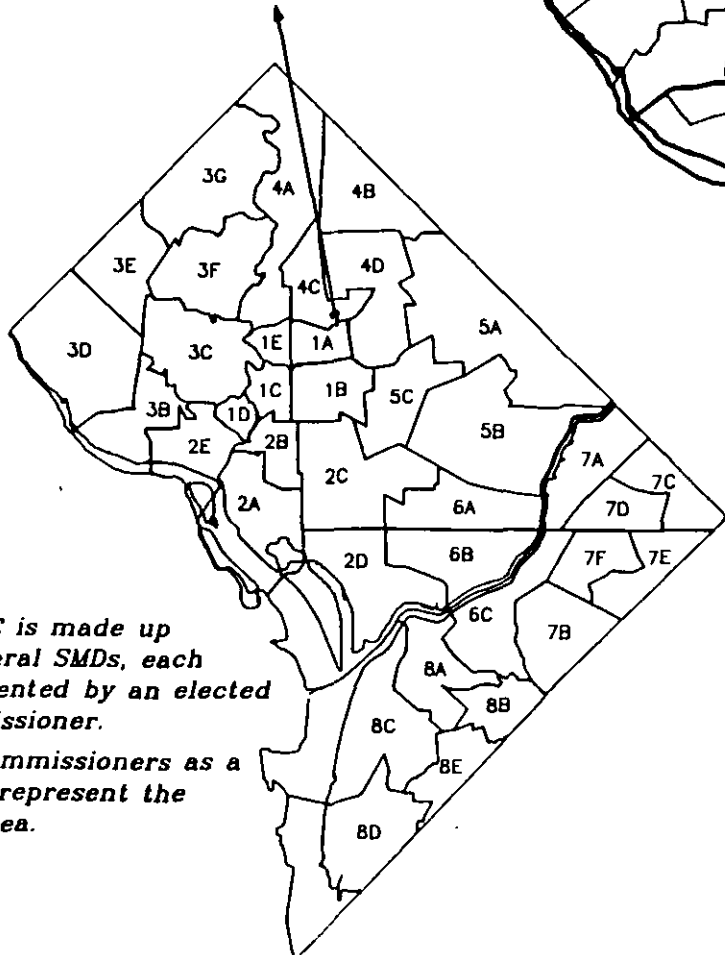

Date Printed: 06/16/2009

JTS Box Number: IFES_77
Tab Number: 56
Document Title: District of Columbia Advisory
Neighborhood Commission Areas and Single
Document Date: 1988
Document Country: United States --
District of Columbia
Document Language: English
IFES ID: CE02637

* 9 A C 1 9 9 C 5 - E 8 2 A - 4 6 6 F - 8 F E F - F D 6 6 C 8 3 1 5 5 E 5 *

District of Columbia Advisory Neighborhood Commission (ANC) Areas and Single Member Districts (SMDs)

37 ANCs: An ANC is made up of several SMDs, each represented by an elected Commissioner. The Commissioners as a group represent the ANC area.

323 SMDs: The geographical and political units within the 37 ANC areas. Each SMD has about 2,000 residents and elects one Commissioner to serve on the area's ANC.