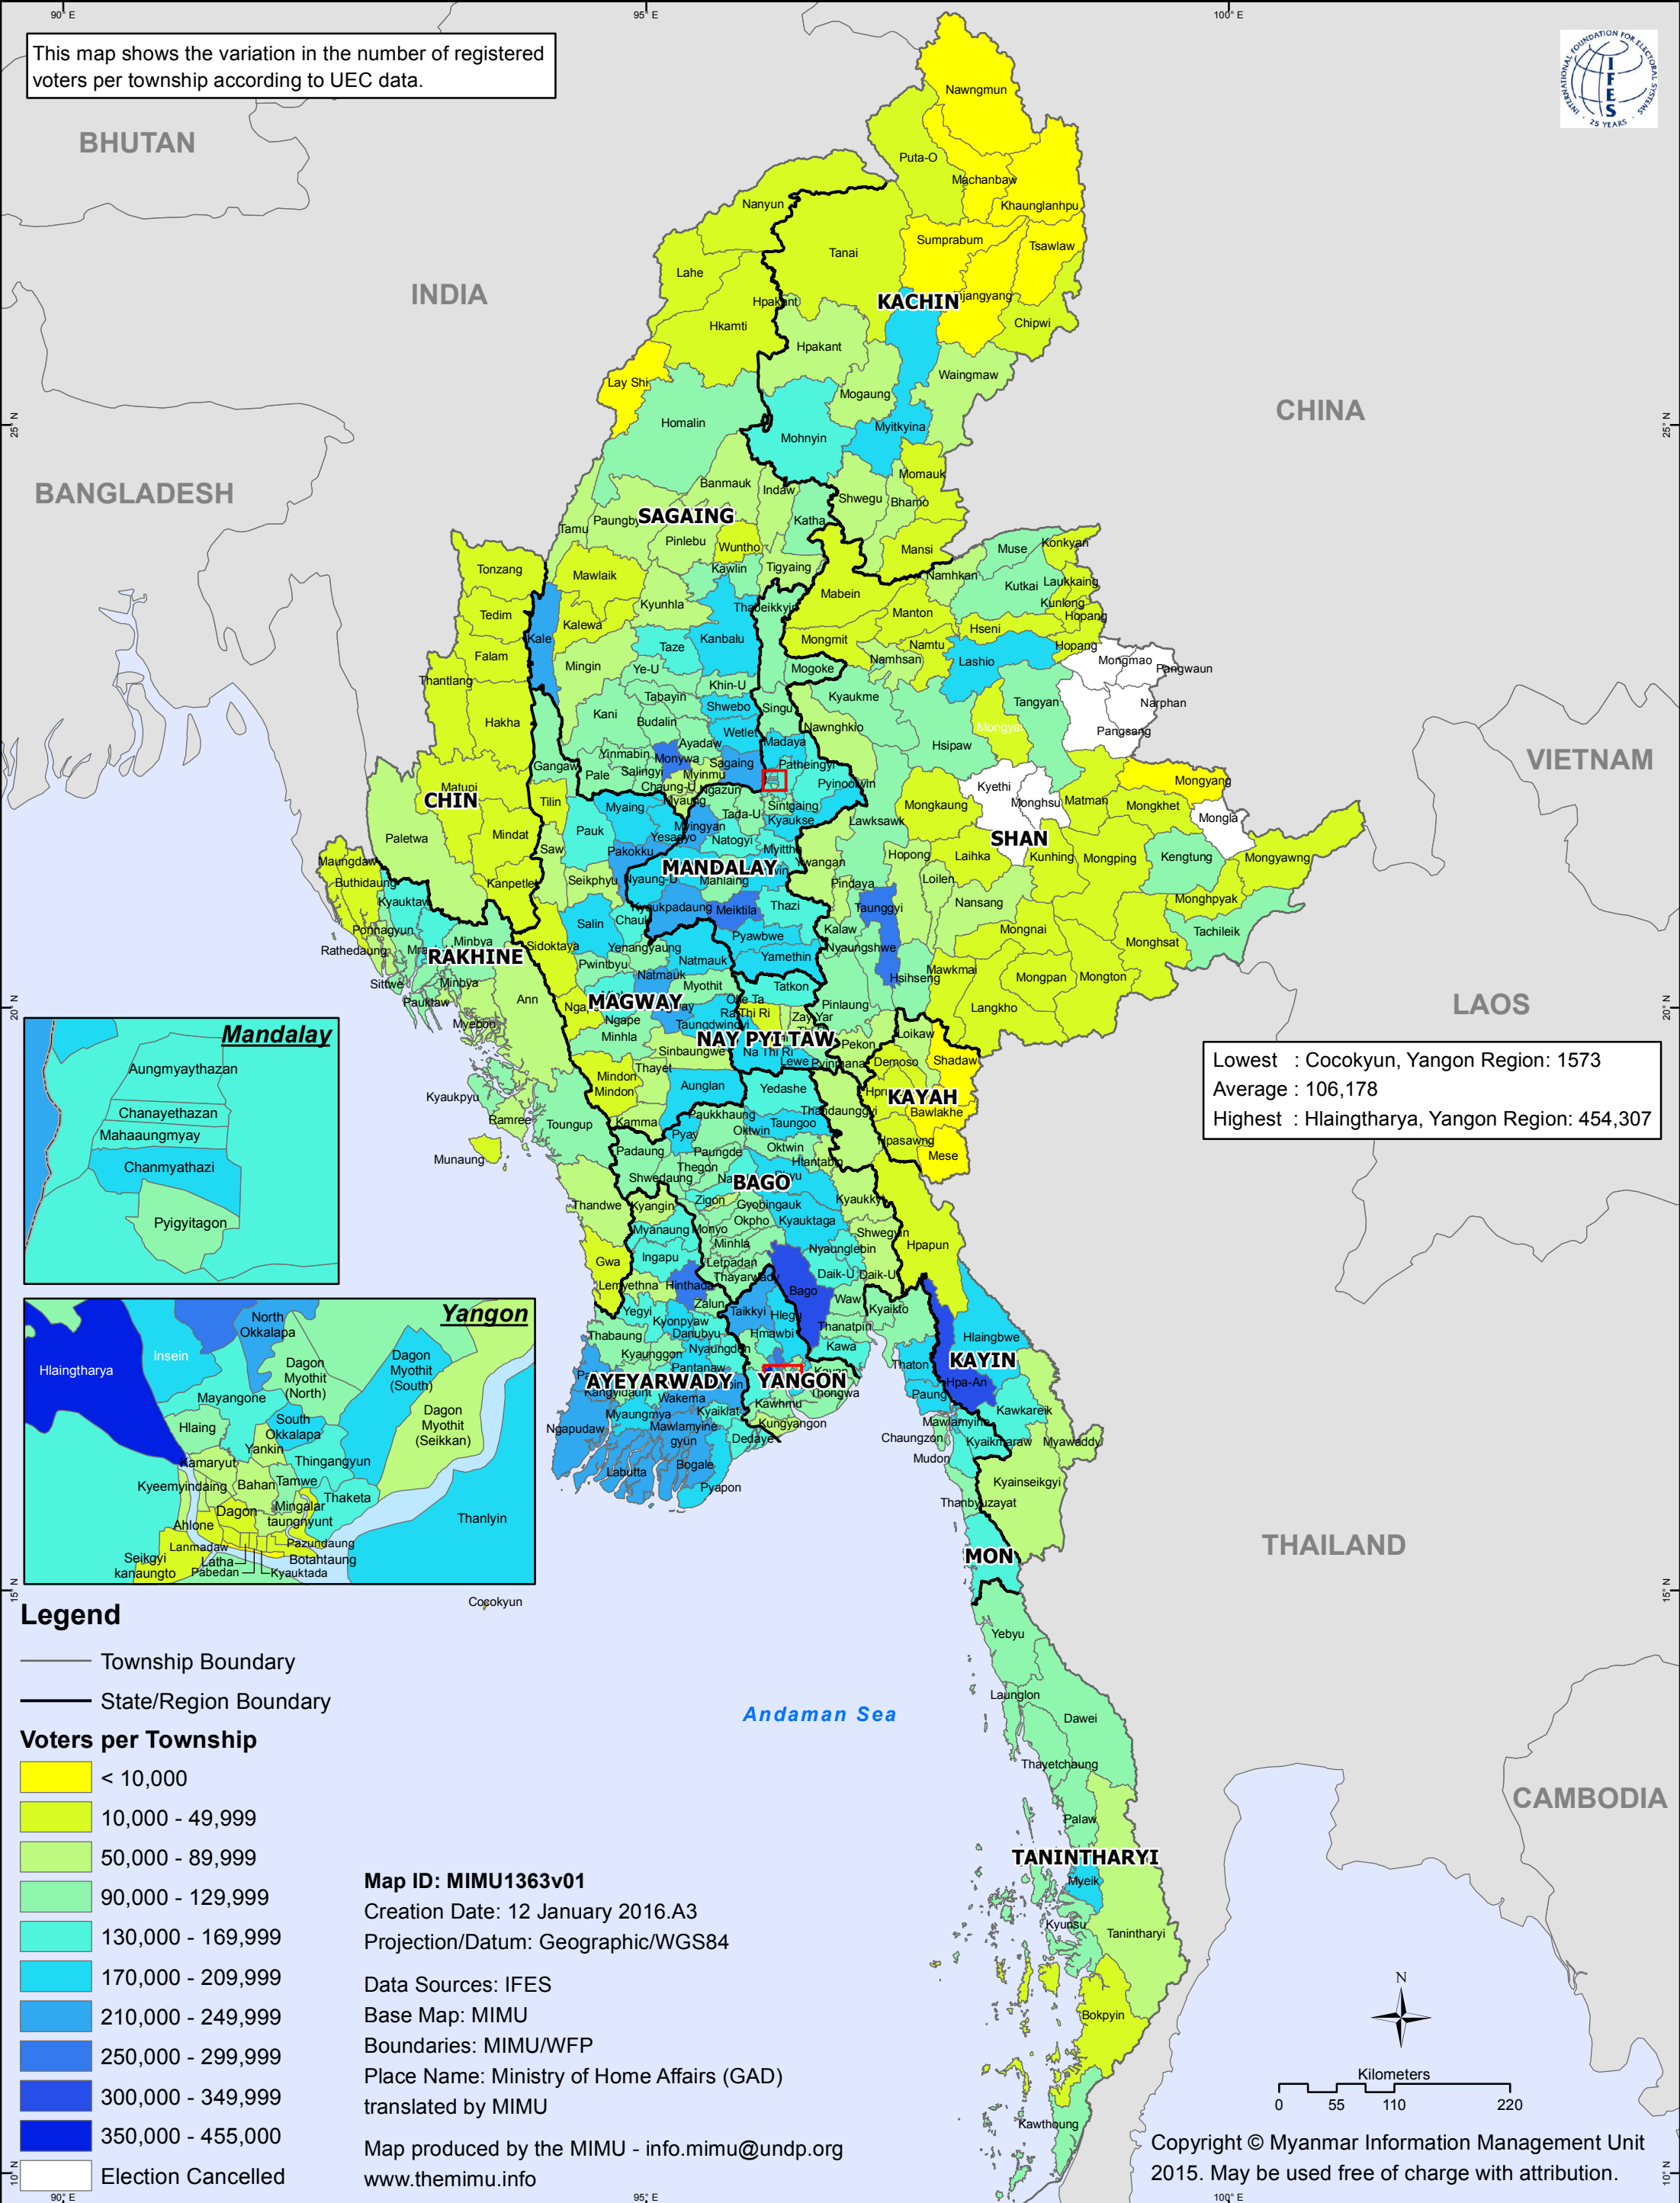

Eligible Voters per Pyithu Hluttaw Constituency 2015 Elections

This map shows the variation in the number of registered voters per township according to UEC data.

Lowest : Cocokyun, Yangon Region: 1573
Average : 106,178
Highest : Hlaingtharya, Yangon Region: 454,307

Legend

- Township Boundary
- State/Region Boundary

Voters per Township

- < 10,000
- 10,000 - 49,999
- 50,000 - 89,999
- 90,000 - 129,999
- 130,000 - 169,999
- 170,000 - 209,999
- 210,000 - 249,999
- 250,000 - 299,999
- 300,000 - 349,999
- 350,000 - 455,000
- Election Cancelled

Map ID: MIMU1363v01
 Creation Date: 12 January 2016.A3
 Projection/Datum: Geographic/WGS84
 Data Sources: IFES
 Base Map: MIMU
 Boundaries: MIMU/WFP
 Place Name: Ministry of Home Affairs (GAD)
 translated by MIMU

Map produced by the MIMU - info.mimu@undp.org
 www.themimu.info

Copyright © Myanmar Information Management Unit
 2015. May be used free of charge with attribution.

Disclaimer: The names shown and the boundaries used on this map do not imply official endorsement or acceptance by the United Nations.