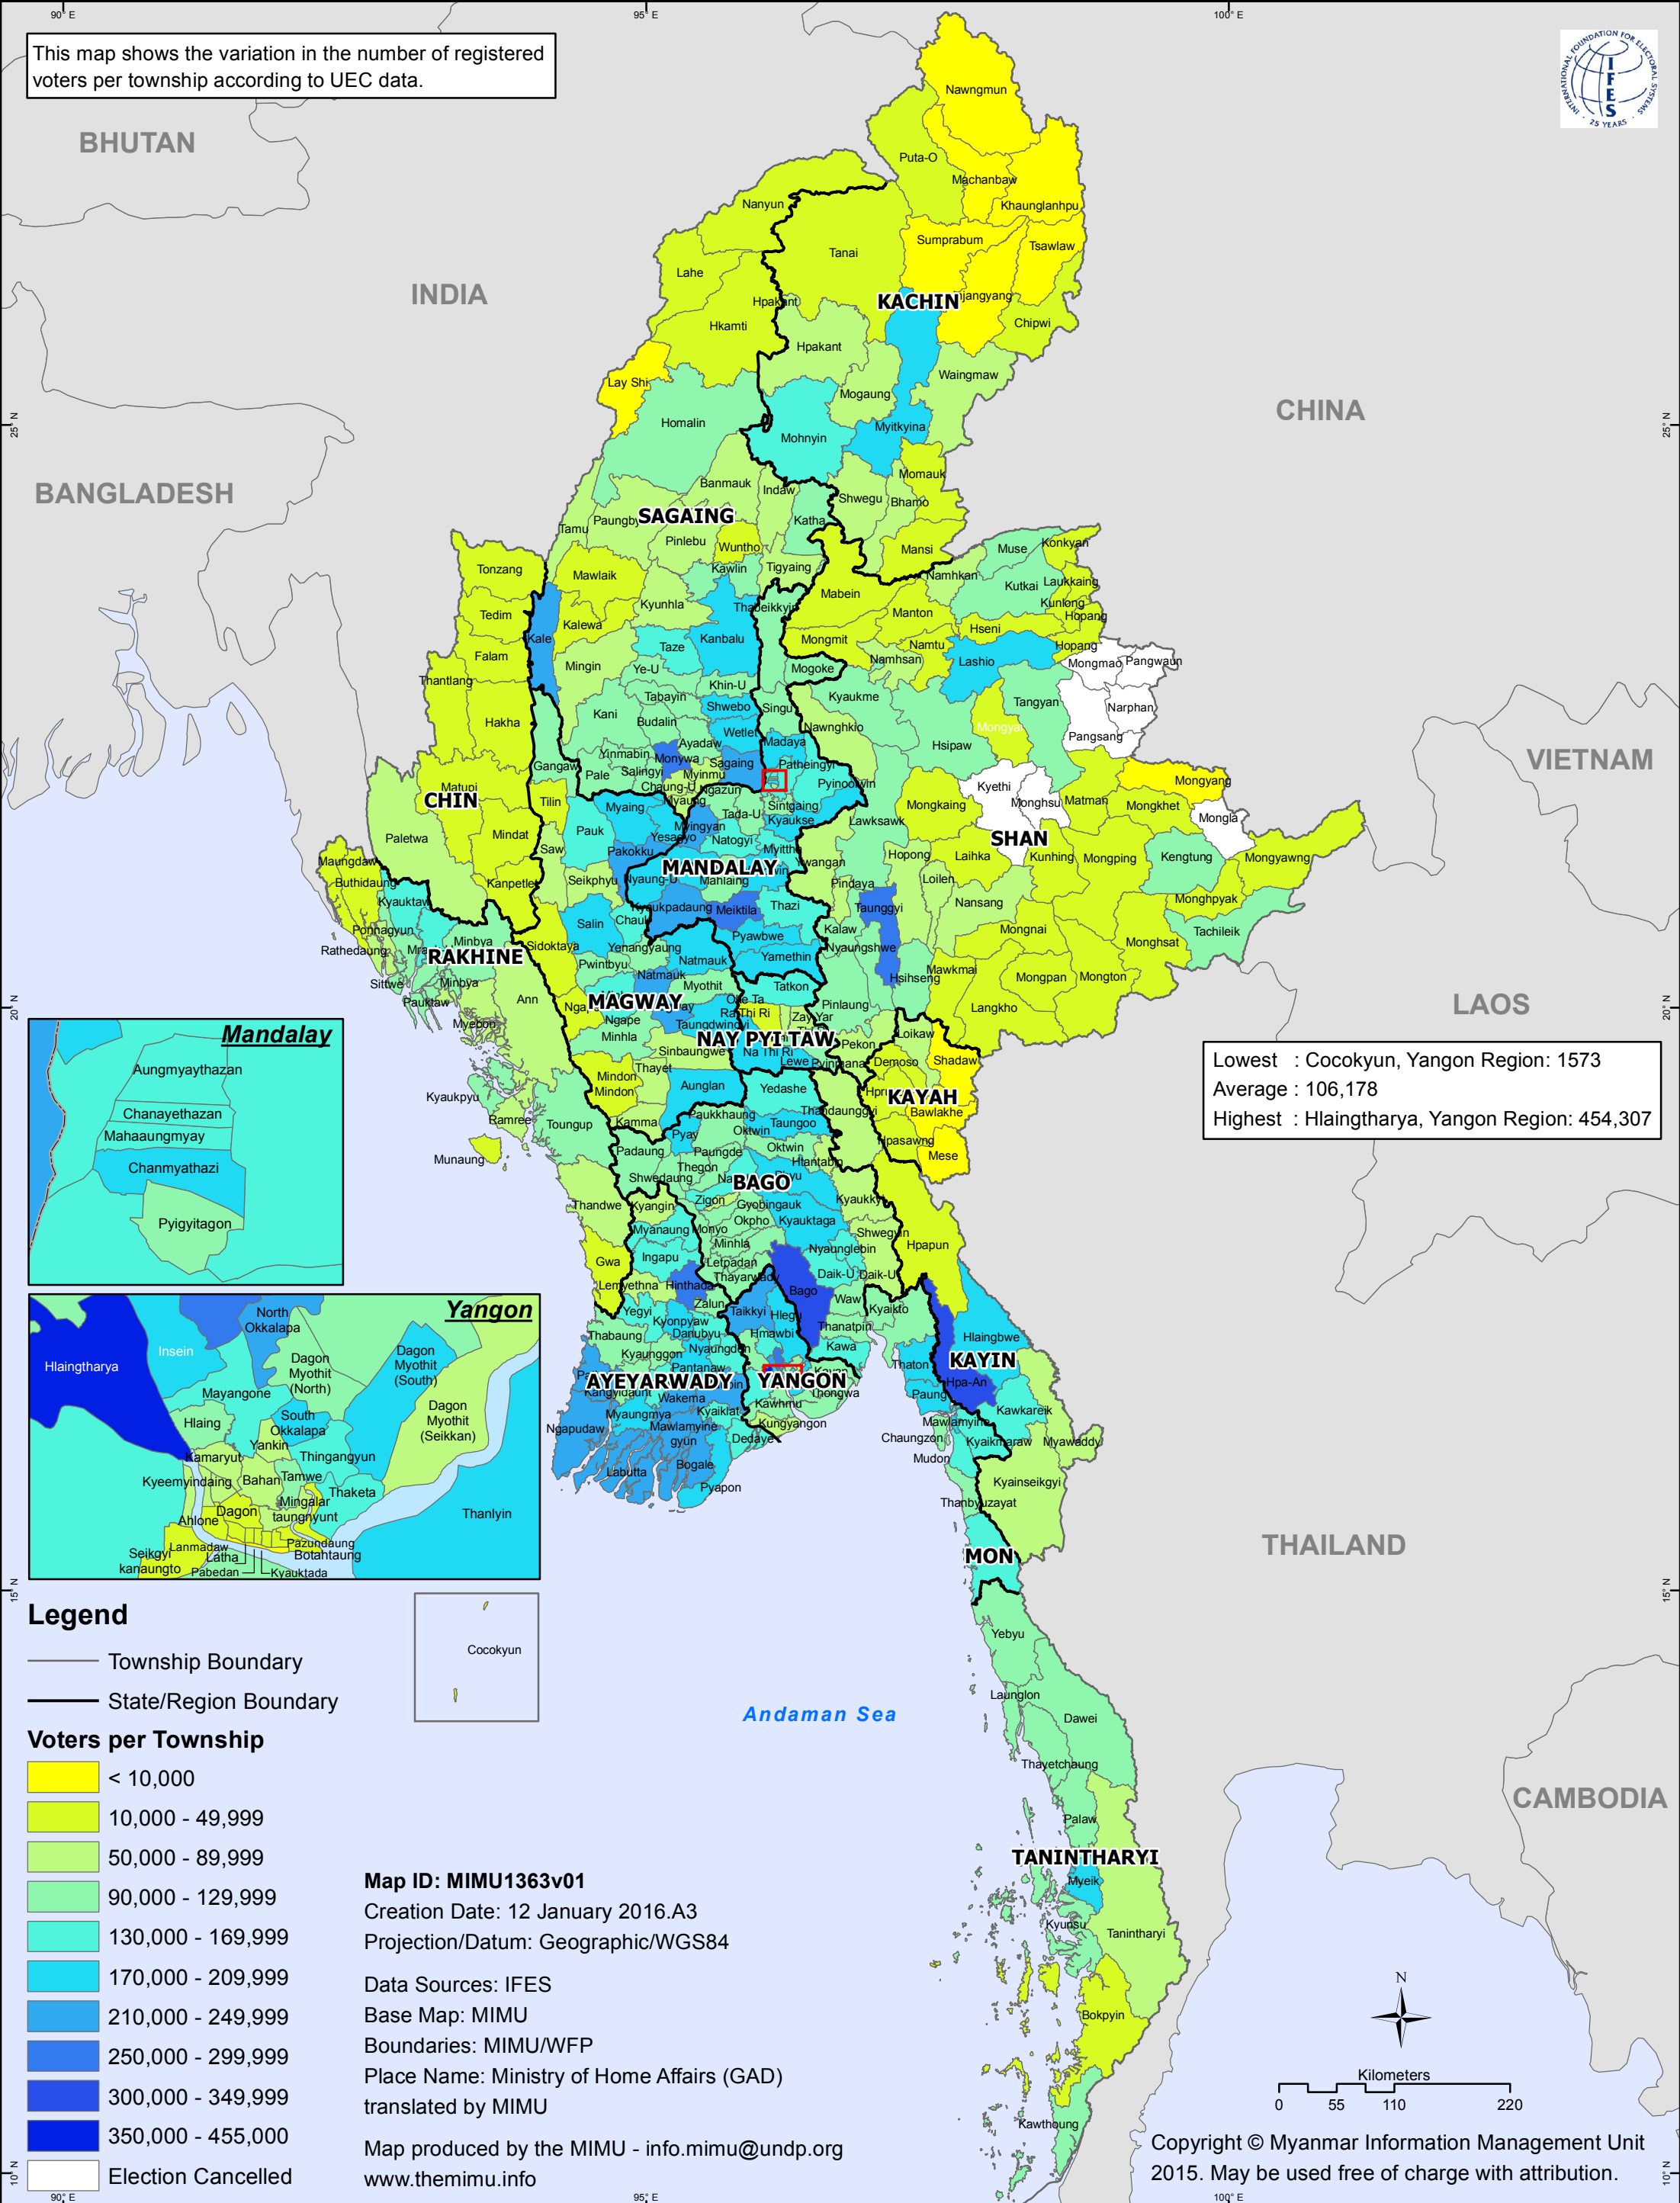

Eligible Voters per Pyithu Hluttaw Constituency 2015 Elections

This map shows the variation in the number of registered voters per township according to UEC data.

Lowest : Cocokyun, Yangon Region: 1573
Average : 106,178
Highest : Hlaingtharya, Yangon Region: 454,307

Legend

- Township Boundary
- State/Region Boundary

Voters per Township

- < 10,000
- 10,000 - 49,999
- 50,000 - 89,999
- 90,000 - 129,999
- 130,000 - 169,999
- 170,000 - 209,999
- 210,000 - 249,999
- 250,000 - 299,999
- 300,000 - 349,999
- 350,000 - 455,000
- Election Cancelled

Map ID: MIMU1363v01
 Creation Date: 12 January 2016.A3
 Projection/Datum: Geographic/WGS84
 Data Sources: IFES
 Base Map: MIMU
 Boundaries: MIMU/WFP
 Place Name: Ministry of Home Affairs (GAD)
 translated by MIMU
 Map produced by the MIMU - info.mimu@undp.org
 www.themimu.info